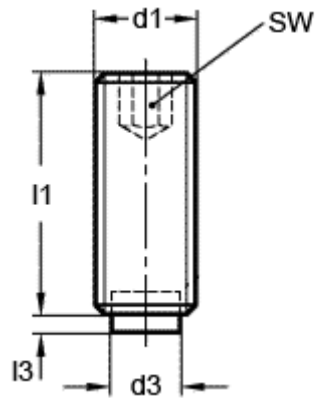

Data Sheet

Article number: 20931744

Description: E+G Grub screw
GN 913.3-M12-20-KU

Measures

$d1 = M12$
 $d3 = 8$
 $l1 = 20.0$
 $l3 = 2.1$
 $SW = 6.0$